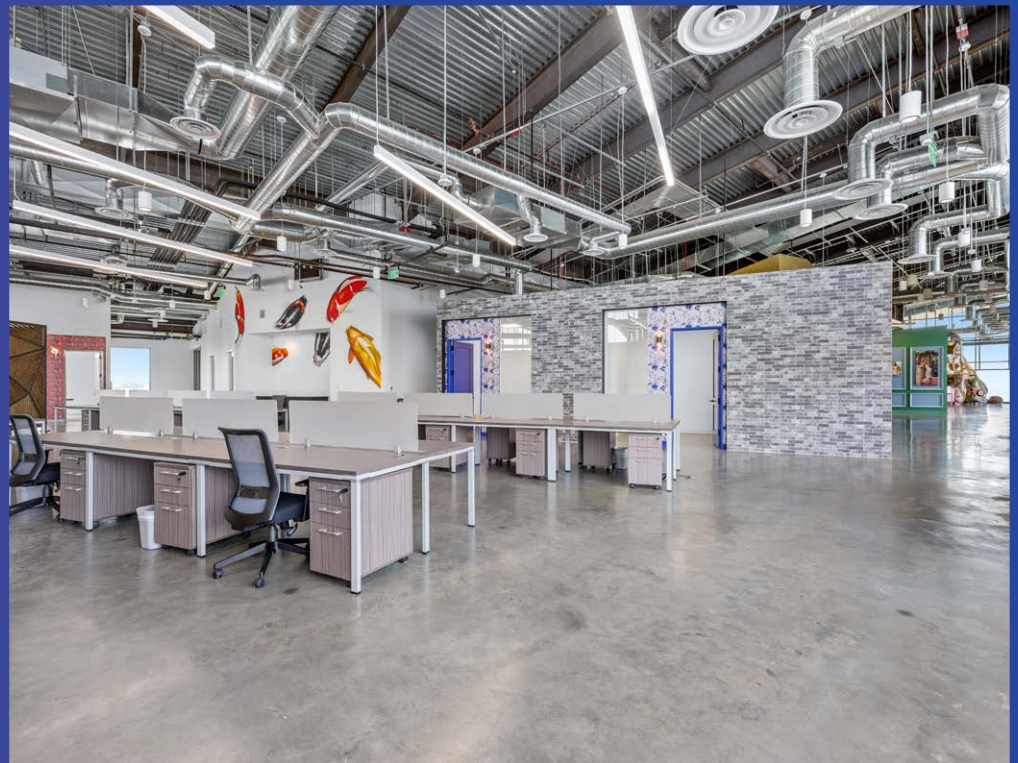

ONE-OF-A-KIND FULL FLOOR CREATIVE OPPORTUNITY

Lincoln

360°
VR Tour

Suite 400 - 20,432 RSF

CONTACT

flight-tustin.com

For more leasing information, please contact:

Matt Didier – Senior Vice President
949-725-8431
matt.didier@cbre.com