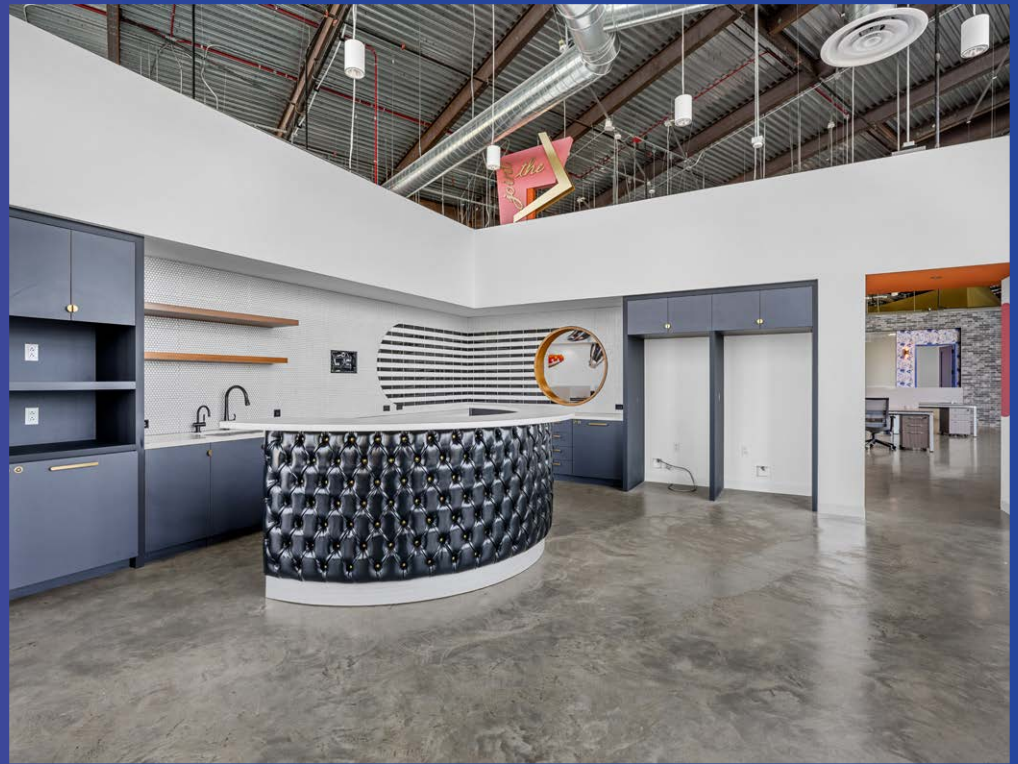

ONE-OF-A-KIND FULL FLOOR CREATIVE OPPORTUNITY

Lincoln

360°
VR Tour

Suite 400 - 20,432 RSF

CONTACT

flight-tustin.com

For more leasing information, please contact:

Matt Didier – Senior Vice President
949-725-8431
matt.didier@cbre.com