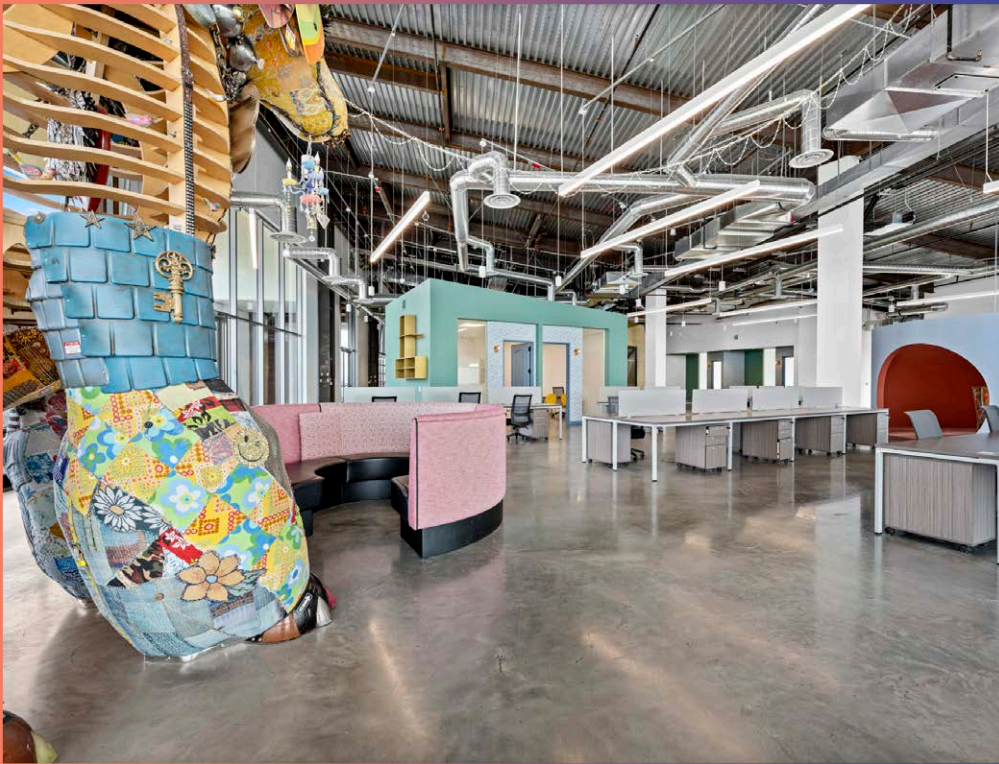

ONE-OF-A-KIND FULL FLOOR CREATIVE OPPORTUNITY

Lincoln

360°
VR Tour

Suite 400 - 20,432 RSF

CONTACT

flight-tustin.com

For more leasing information, please contact:

Matt Didier – Senior Vice President
949-725-8431
matt.didier@cbre.com