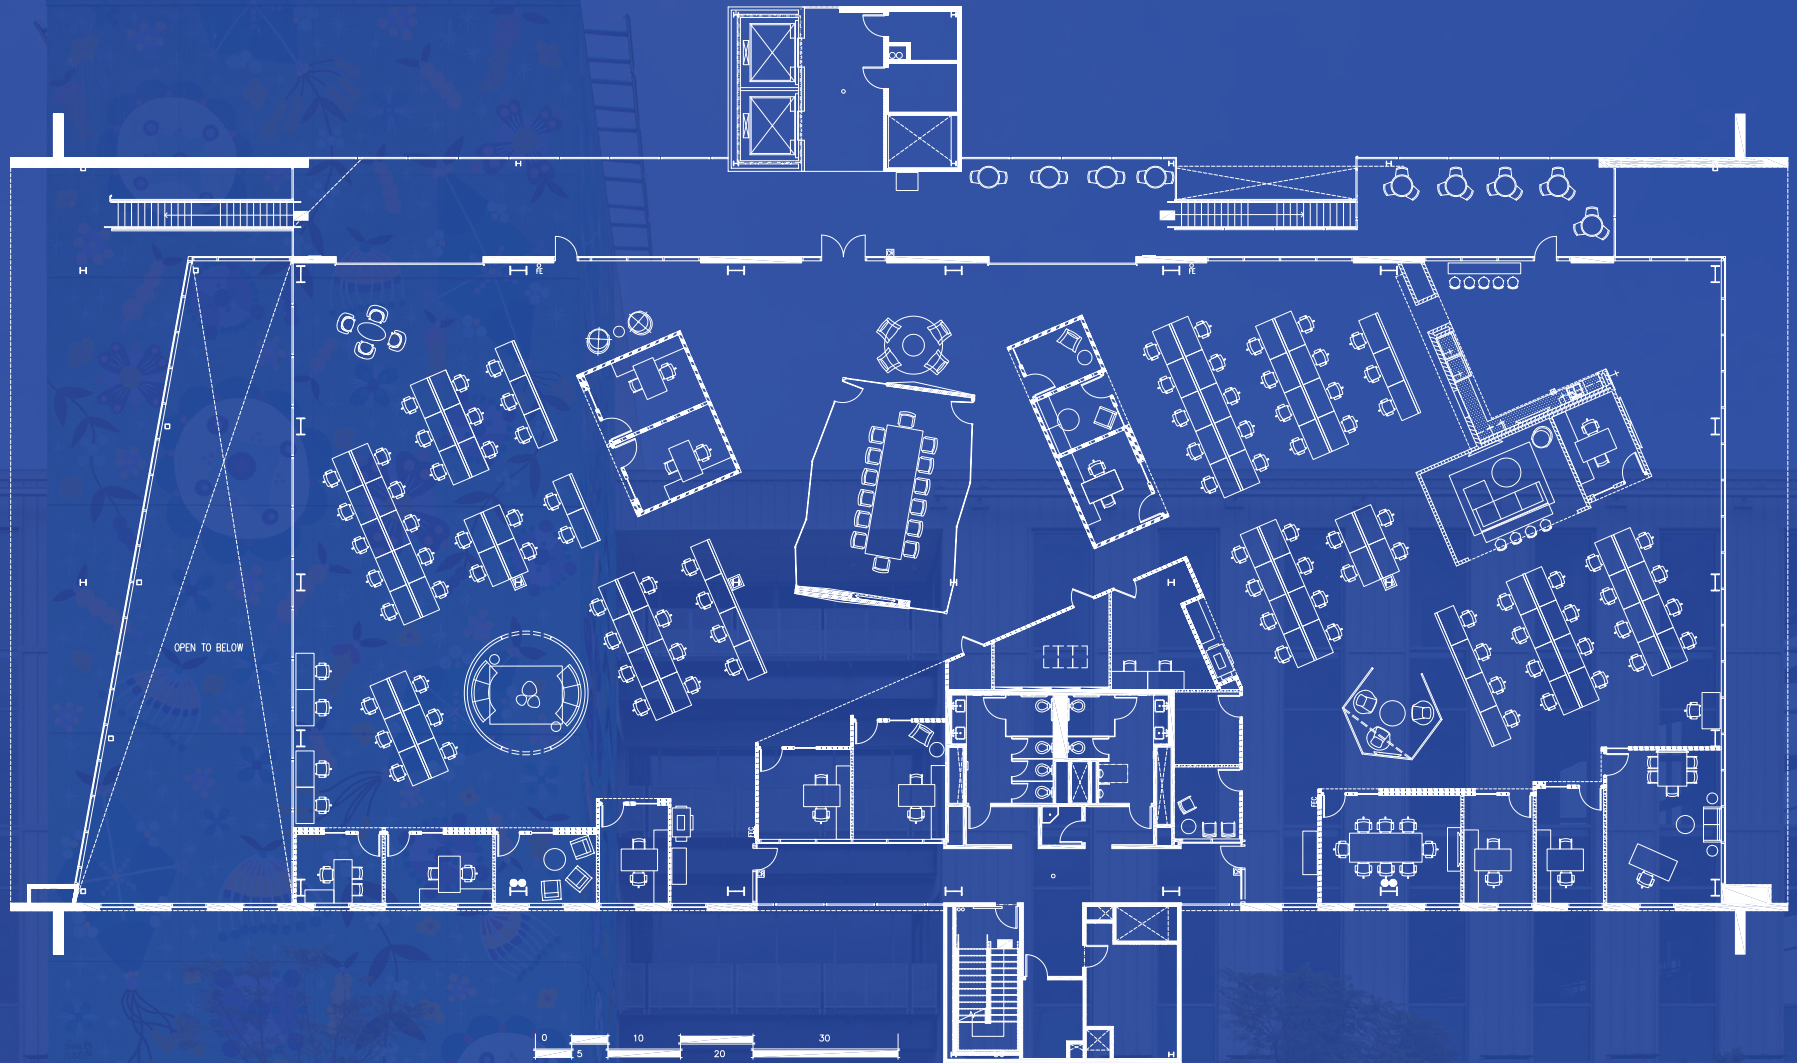

ONE-OF-A-KIND FULL FLOOR CREATIVE OPPORTUNITY

Lincoln

360°
VR Tour

Suite 400 - 20,432 RSF

CONTACT

flight-tustin.com

For more leasing information, please contact:

Matt Didier – Senior Vice President
949-725-8431
matt.didier@cbre.com