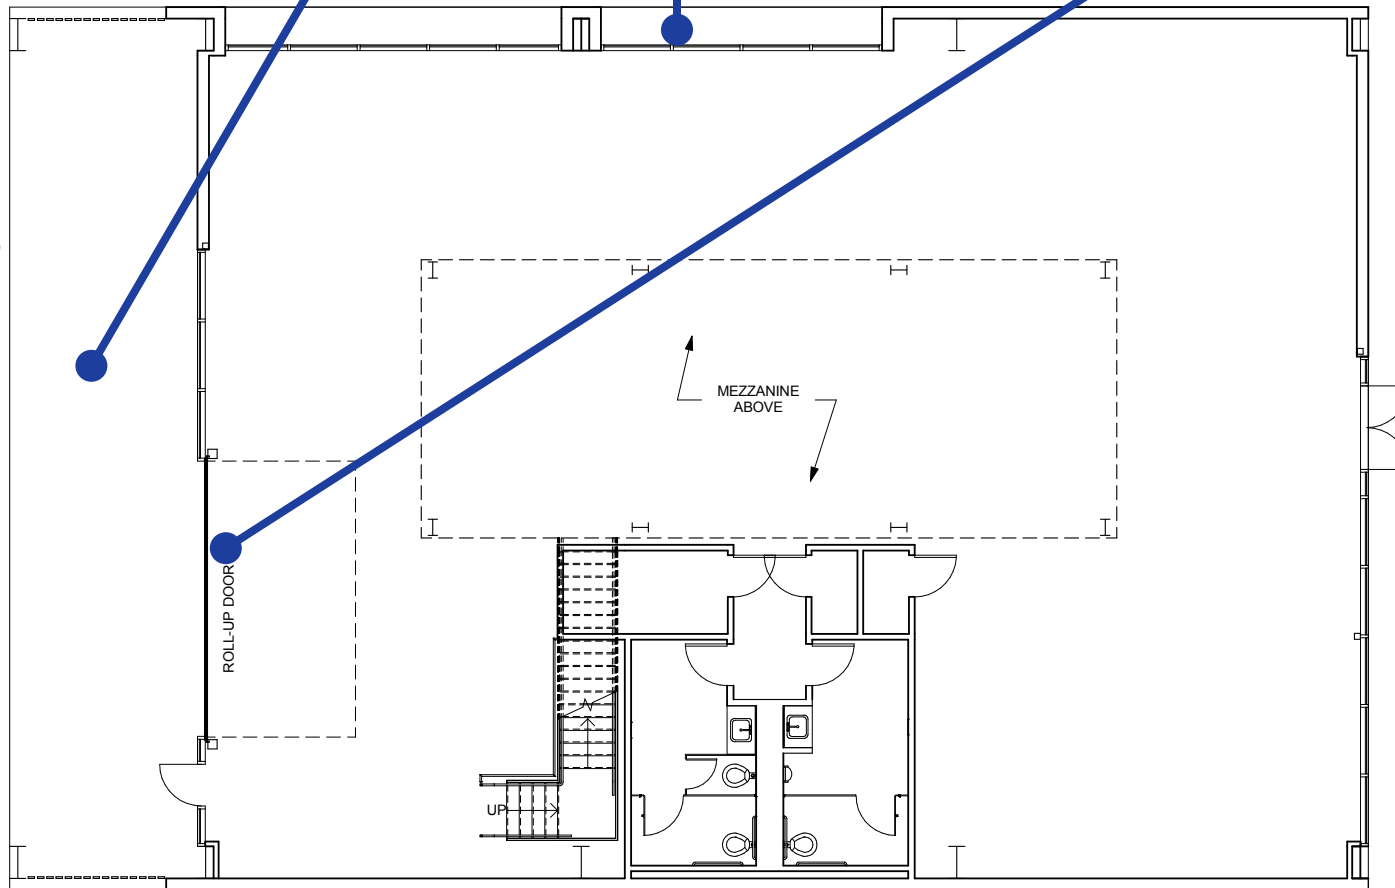

PLATFORM CAMPUS FLOOR PLANS

AS-BUILT

DIRECT ACCESS & VIEW OF LEGACY PARK

EXCLUSIVE PATIO SPACE

MODERN DESIGN

ROLL UP DOOR

INTIMATE CAMPUS SETTING

BUILDING E 6,904 RSF

AS-BUILT

DIRECT ACCESS & VIEW OF LEGACY PARK

EXCLUSIVE PATIO SPACE

MODERN DESIGN

ROLL UP DOOR

INTIMATE CAMPUS SETTING

BUILDING F
6,824 RSF

AS-BUILT

DIRECT ACCESS & VIEW OF LEGACY PARK

EXCLUSIVE PATIO SPACE

MODERN DESIGN

INTIMATE CAMPUS SETTING

BUILDING G 12,889 RSF

AS-BUILT

DIRECT ACCESS & VIEW OF LEGACY PARK

MEZZANINE SPACE

MODERN DESIGN

ROLL UP DOOR

INTIMATE CAMPUS SETTING

BUILDING H 12,991 RSF