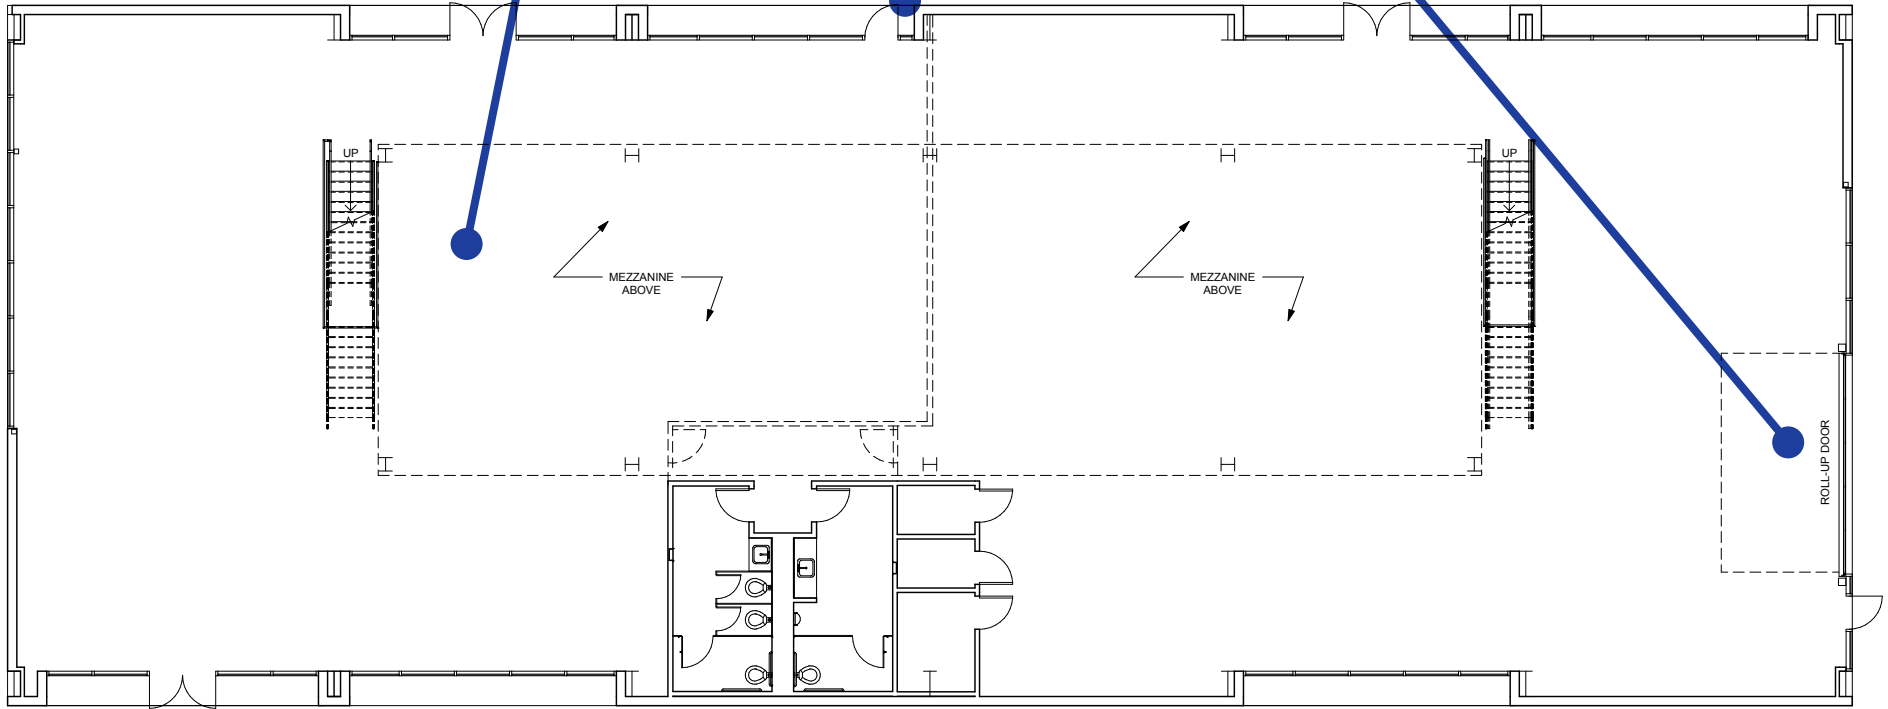

DIRECT ACCESS & VIEW OF LEGACY PARK

EXCLUSIVE PATIO SPACE

MODERN DESIGN

INTIMATE CAMPUS SETTING

BUILDING G 12,889 RSF

AS-BUILT

DIRECT ACCESS & VIEW OF LEGACY PARK

MEZZANINE SPACE

MODERN DESIGN

ROLL UP DOOR

INTIMATE CAMPUS SETTING

BUILDING H 12,991 RSF