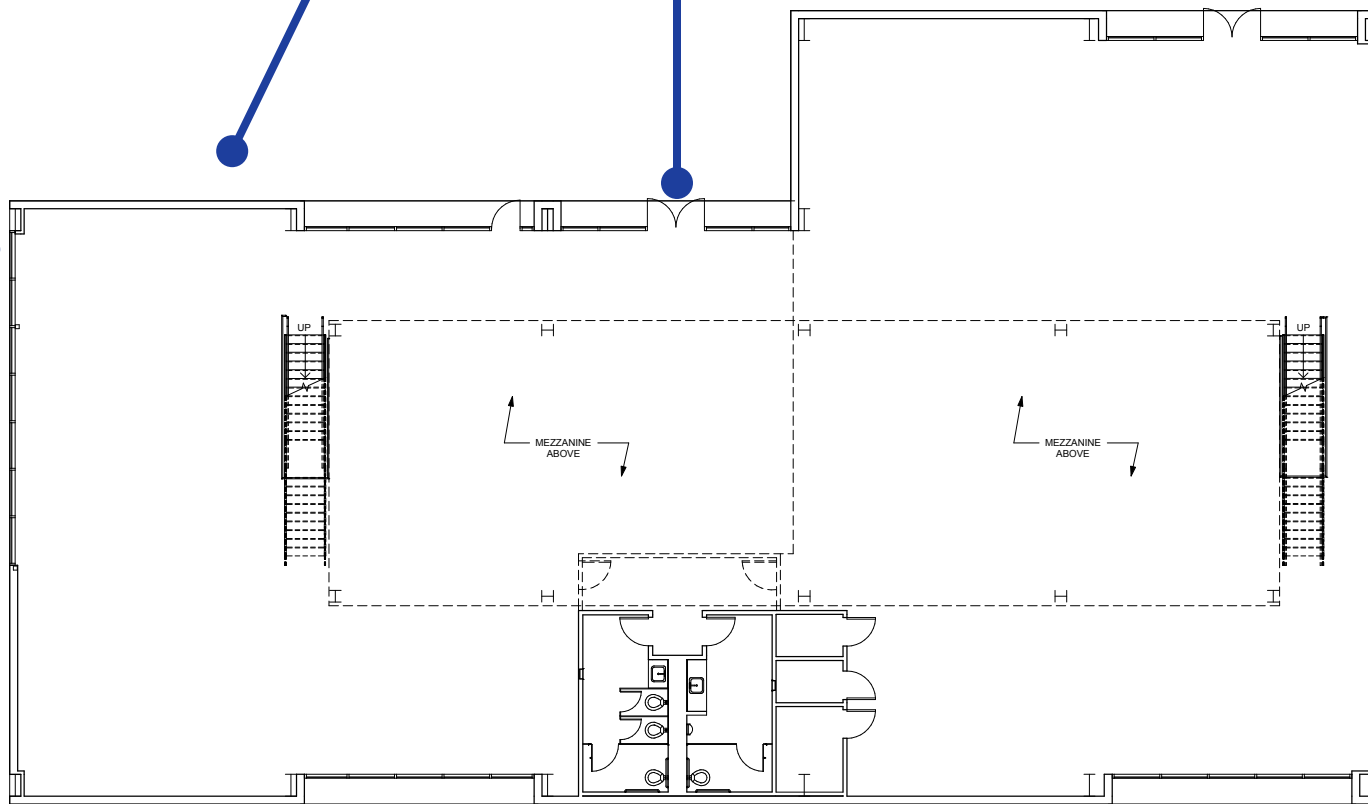

DIRECT ACCESS & VIEW OF LEGACY PARK

EXCLUSIVE PATIO SPACE

MODERN DESIGN

INTIMATE CAMPUS SETTING

BUILDING G 12,889 RSF

AS-BUILT

DIRECT ACCESS & VIEW OF LEGACY PARK

MEZZANINE SPACE

MODERN DESIGN

ROLL UP DOOR

INTIMATE CAMPUS SETTING

BUILDING H 12,991 RSF