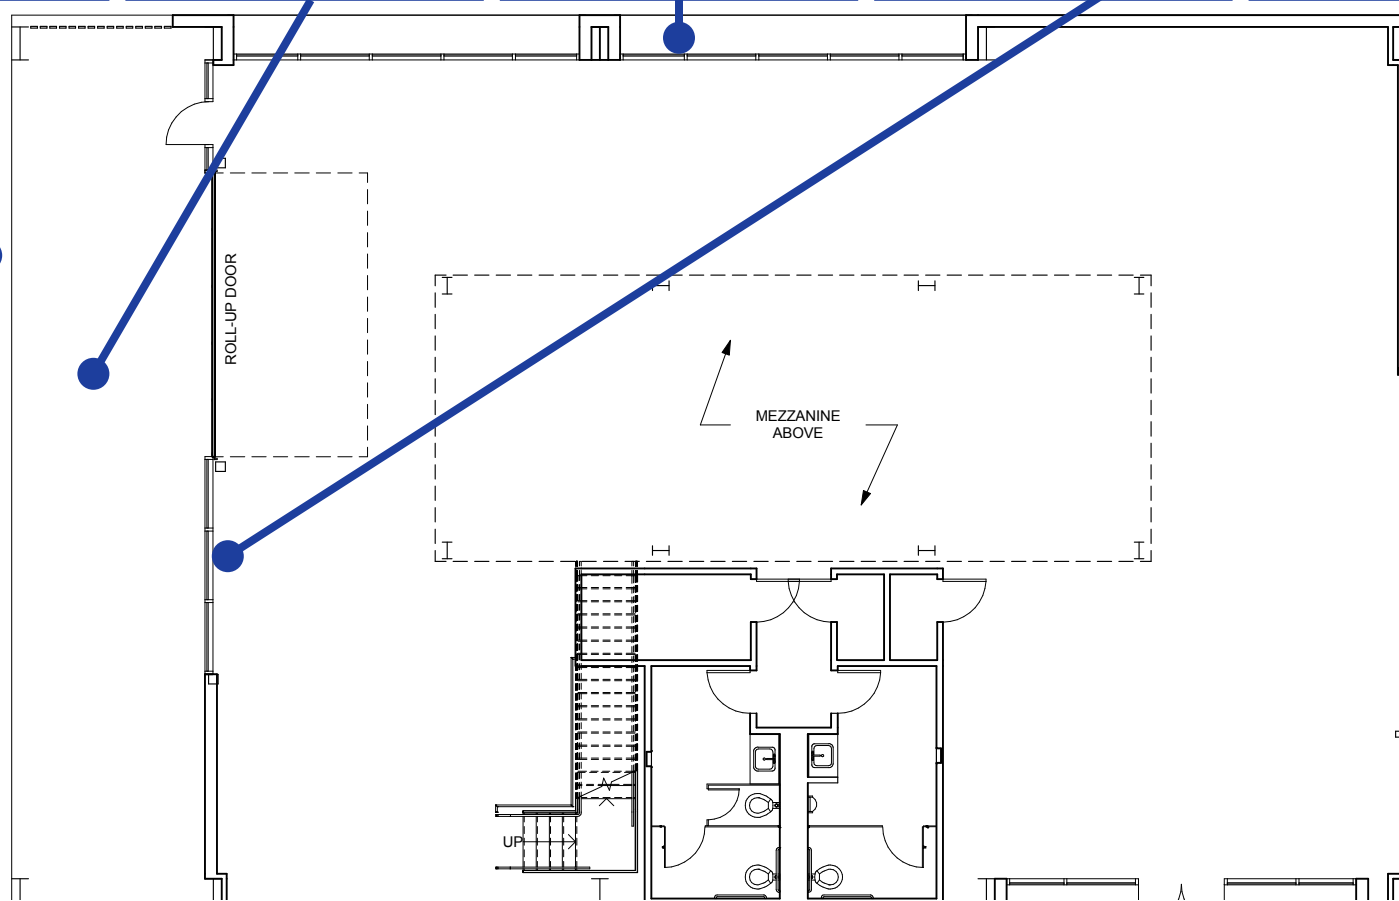

PLATFORM CAMPUS FLOOR PLANS

AS-BUILT

DIRECT ACCESS & VIEW OF LEGACY PARK

EXCLUSIVE PATIO SPACE

MODERN DESIGN

ROLL UP DOOR

INTIMATE CAMPUS SETTING

BUILDING E 6,904 RSF

AS-BUILT

DIRECT ACCESS & VIEW OF LEGACY PARK

EXCLUSIVE PATIO SPACE

MODERN DESIGN

ROLL UP DOOR

INTIMATE CAMPUS SETTING

BUILDING F
6,824 RSF

AS-BUILT

DIRECT ACCESS & VIEW OF LEGACY PARK

EXCLUSIVE PATIO SPACE

MODERN DESIGN

INTIMATE CAMPUS SETTING

BUILDING G 12,889 RSF

AS-BUILT

DIRECT ACCESS & VIEW OF LEGACY PARK

MEZZANINE SPACE

MODERN DESIGN

ROLL UP DOOR

INTIMATE CAMPUS SETTING

BUILDING H 12,991 RSF